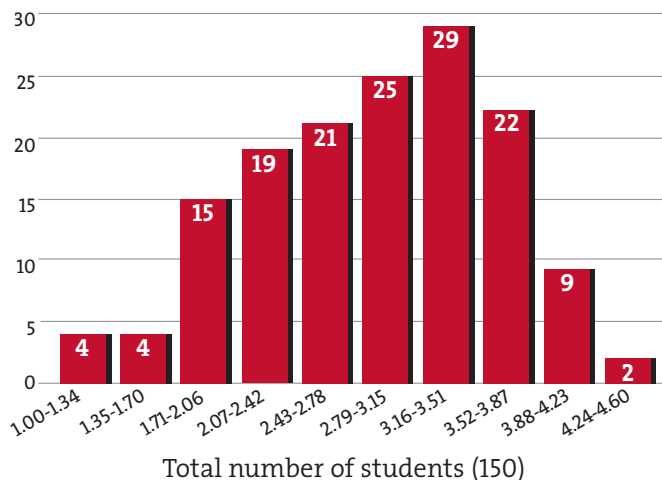

Weighted Academic GPA – Class of 2009 (One new enrollment not included)