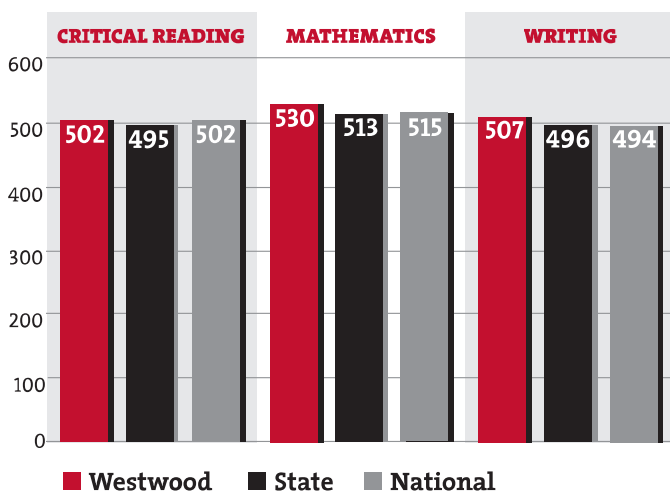

Honors and Advanced Placement Classes

The following courses receive a weighted grade on the transcript in recognition of the advanced nature of the coursework:

English

English I Honors, English II Honors, English III Honors, English IV Honors, English IV Current Issues Honors, AP English

Social Studies

World History Honors, U.S. History I Honors, AP U.S. History II, AP World History, AP Psychology

World Language

Spanish III Honors, Spanish IV Honors, AP Spanish, French III Honors, French IV Honors, AP French

Science

Biology Honors, Physics Honors, Chemistry Honors, AP Chemistry, AP Biology

Mathematics

Algebra II Honors, Functions, Statistics, & Trigonometry Honors, Pre-Calculus & Discrete Mathematics Honors, AP Statistics, AP Calculus AB

Advanced Placement

In May of 2008, a total of 77 students took 136 Advanced Placement examinations in 9 different subjects. 62% of the scores were 3 or above. 25% of the student body in grades 11 and 12 was enrolled in Advanced Placement classes.

AP Score	# of Students Receiving this Score	% of Total
5	20	15%
4	33	24%
3	31	23%

2008 SAT Subject Tests

(34 students in Grades 9-12 took 60 SAT Subject Tests)

Subject	Mean Scores
Biology-Ecology	623
Biology-Molecular	583
English Literature	584
Math Level II	682
U.S. History	577

SAT Reasoning Test Results (Mean Scores) for the Class of 2008